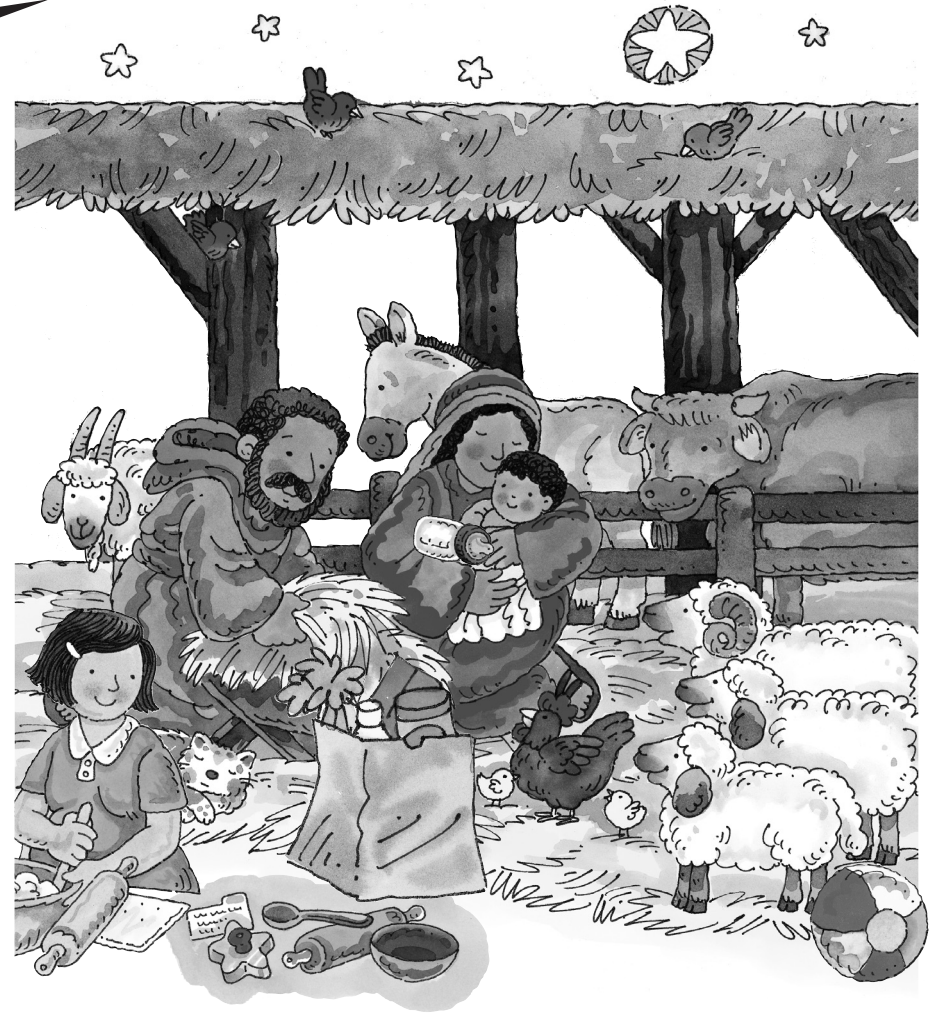

During the season of Christmas, people sing and play special music to celebrate the birth of Jesus.

What music do you hear today?

PRE-READER

Christmas Eve

- On **Christmas Eve**, we celebrate—Jesus is born!
- During the season of Christmas, we **celebrate** the **birth** of Jesus.
- The symbol we see for Christmas is a **baby** in a **manger**.
- A **manger** was the first bed to hold **Jesus**.

But this is a stable. Would God be born here among the animals?

For Christmas, God gave us a special gift—**Jesus!**
Jesus was born in a **stable**.
His bed was a **manger**, where animals eat.
Jesus came to share God's **love**.

Jesus was born in an unusual place—a stable.

Circle all the things that don't belong in the stable.